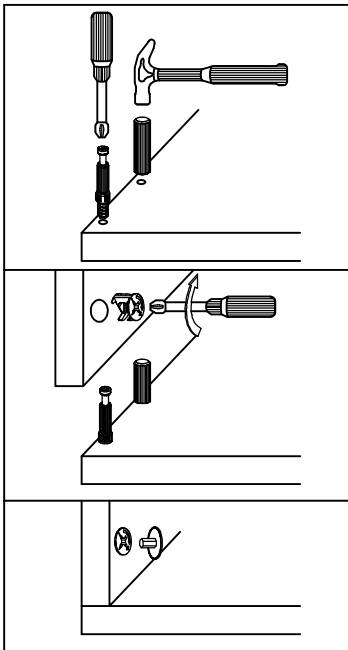

GRES - STOLIK1s

| Symbol elementu Element symbol | Wymiary Measurements | Kod Code | Paczka Paket |
|-----------------------------------|-------------------------|------------------|-----------------|
| 1 | 227 x 370 | GR-STOLIK1S - 1 | 1 / 1 |
| 2 | 227 x 370 | GR-STOLIK1S - 2 | 1 / 1 |
| 3 | 227 x 367 | GR-STOLIK1S - 3 | 1 / 1 |
| 4 | 227 x 367 | GR-STOLIK1S - 4 | 1 / 1 |
| 5 | 628 x 390 | GR-STOLIK1S - 5 | 1 / 1 |
| 6 | 628 x 390 | GR-STOLIK1S - 6 | 1 / 1 |
| 7 | 462 x 220 | GR-STOLIK1S - 7 | 1 / 1 |
| 8 | 227 x 80 | GR-STOLIK1S - 8 | 1 / 1 |
| 9 | 227 x 80 | GR-STOLIK1S - 9 | 1 / 1 |
| 10 | 614 x 246 | GR-STOLIK1S - 10 | 1 / 1 |
| 11 | 350 x 444 x 140 | GR-STOLIK1S - 11 | 1 / 1 |
| 12 | 428 x 350 | GR-STOLIK1S - 12 | 1 / 1 |

| | | | | | |
|----|--------|----|-------|-------|---------|
| | | | | | |
| T1 | M1 | Z1 | K30 | G2 | KLEJ |
| 12 | 12 | 12 | 20 | 18 | 1 |
| | | | | | |
| U1 | WP4x27 | SW | W4x25 | E5x13 | W3,5x16 |
| 1 | 2 | 4 | 8 | 4 | 4 |